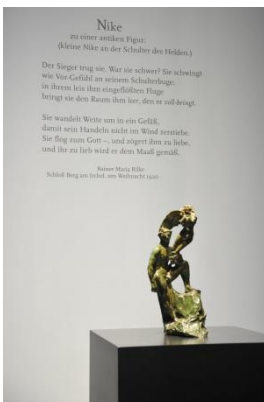

Auguste Rodin
**The Hero (Man and His Genius), around 1896,
casting 1900**

Bronze
39.5 x 16.5 x 17.5 cm

Staatliche Museen zu Berlin, Nationalgalerie

© Nationalgalerie – Staatliche Museen zu Berlin /
Andres Kilger

Staatliche Museen zu Berlin, Kunstbibliothek

© Kunstbibliothek – Staatliche Museen zu Berlin /
Dietmar Katz

RODIN RILKE HOFMANNSTHAL

DER MENSCH
UND SEIN GENIUS

Rodin – Rilke – Hofmannsthal. Man and His Genius

Exhibition view at Alte Nationalgalerie

© Nationalgalerie – Staatliche Museen zu Berlin /
Andres Kilger

Rodin – Rilke – Hofmannsthal. Man and His Genius

Exhibition view at Alte Nationalgalerie

© Nationalgalerie – Staatliche Museen zu Berlin /
Andres Kilger

Rodin – Rilke – Hofmannsthal. Man and His Genius

Exhibition view at Alte Nationalgalerie

© Nationalgalerie – Staatliche Museen zu Berlin /
Andres Kilger

Rodin – Rilke – Hofmannsthal. Man and His Genius

Exhibition view at Alte Nationalgalerie